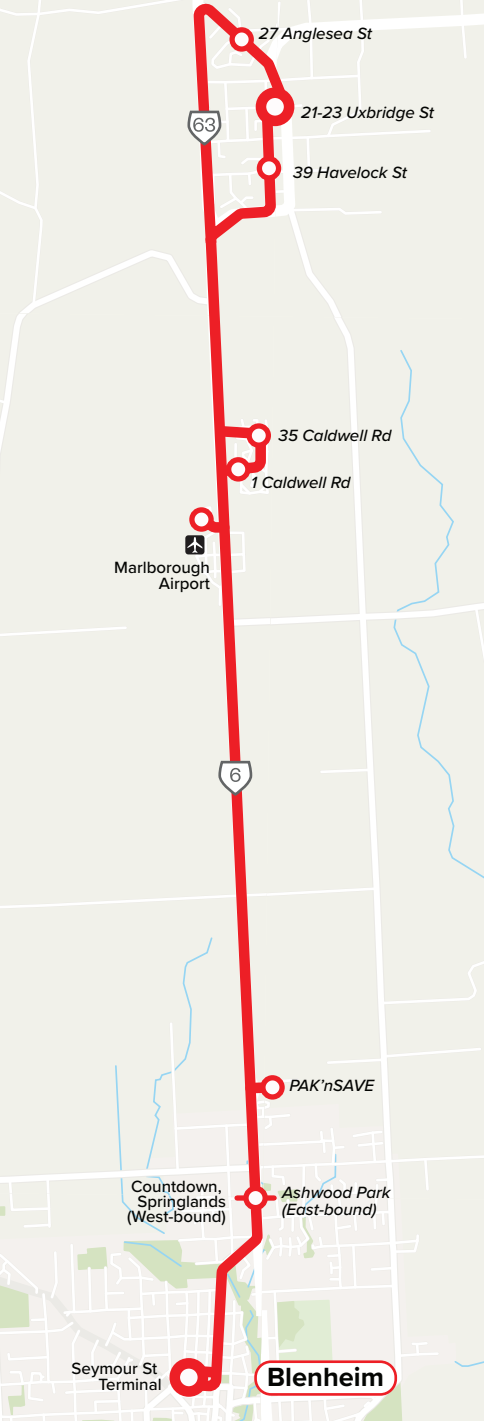

Get on board Renwick

Take the bus - it's hassle-free and affordable.

From **1 July 2021** your Renwick bus service will now operate on Tuesdays, Thursdays and Saturdays between 9.00 am – 3.00 pm (only).

Renwick

4 Blenheim ↔ Renwick

LOCATION	TUESDAY & THURSDAY ONLY		SATURDAY	
	am	pm	am	pm
Seymour St Terminal	9.05	2.05	9.05	2.05
Countdown Springlands	9.08	2.08	9.08	2.08
PAK'nSAVE	9.09	2.09	9.09	2.09
Marlborough Airport	9.15	2.15	9.15	2.15
Opp. 35 Caldwell Rd	9.17	2.17	9.17	2.17
Opp. 1 Caldwell Rd	9.19	2.19	9.19	2.19
39 Havelock St	9.23	2.23	9.23	2.23
Arrive 21 - 23 Uxbridge St	9.24	2.24	9.24	2.24
Depart 21 - 23 Uxbridge St	9.30	2.30	9.30	2.30
27 Anglesea St	9.31	2.31	9.31	2.31
Opp. 35 Caldwell Rd	9.37	2.37	9.37	2.37
Opp. 1 Caldwell Rd	9.39	2.39	9.39	2.39
Marlborough Airport	9.41	2.41	9.41	2.41
PAK'nSAVE	9.47	2.47	9.47	2.47
Ashwood Park, Middle Renwick Rd	9.48	2.48	9.48	2.48
Seymour St Terminal	9.51	2.51	9.51	2.51

BLENHEIM ↔ RENWICK

ADULT \$3 | CHILD / STUDENT \$1.50

RENWICK ↔ AIRPORT / WOODBOURNE

ADULT \$1 | CHILD / STUDENT \$0.50

BLENHEIM ↔ AIRPORT / WOODBOURNE

ADULT \$2 | CHILD / STUDENT \$1

SUPERGOLD & UNDER 5 FREE

Information

 Blenheim - Renwick

 Route Bus Stop

Trackabus

Scan the QR code to see where the buses are in real-time.

SCAN ME

Alternatively visit www.blenheim.trackabus.co.nz

For an online timetable and more information about the Marlborough bus network, go to: